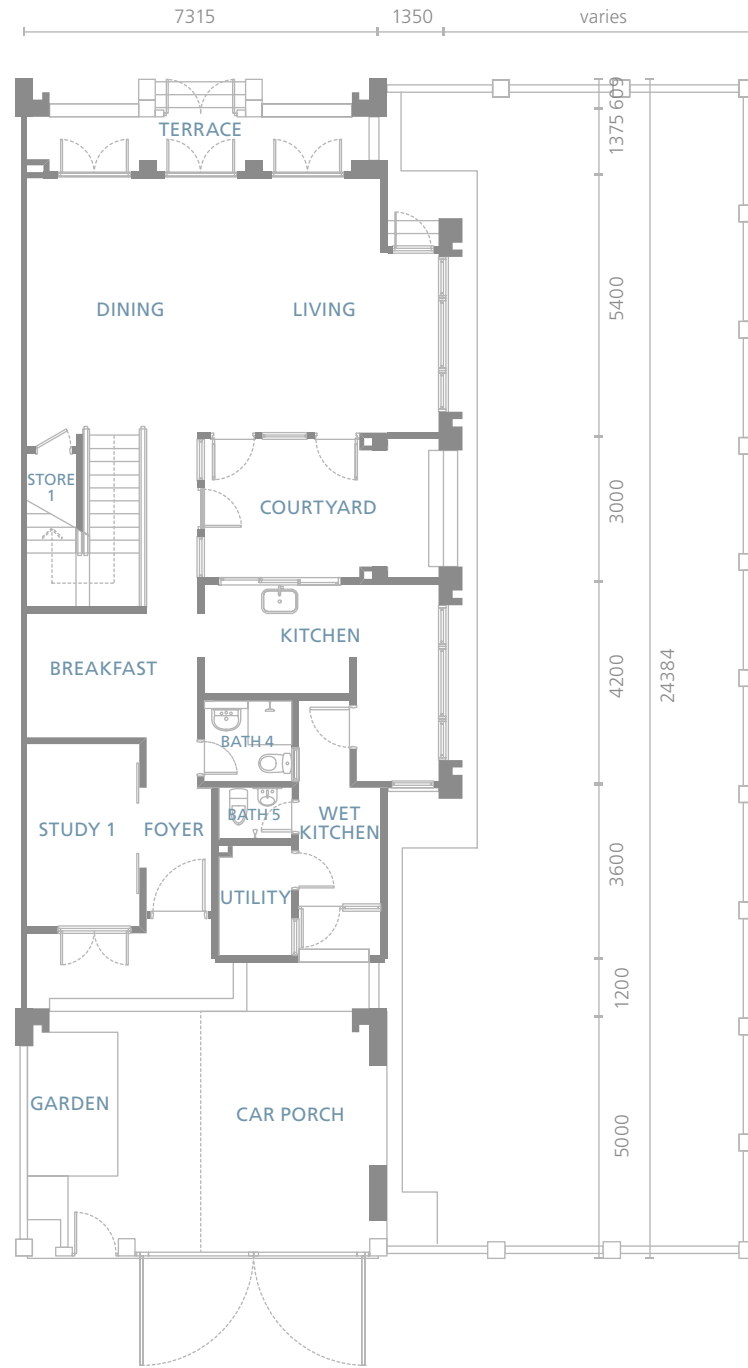

ARIZA

SEAFRONT TERRACES

INTERMEDIATE
UNIT
3,488 sqft / 324.07 sqm

GROUND FLOOR

FIRST FLOOR

SECOND FLOOR

ARIZA

SEAFRONT TERRACES

CORNER UNIT
3,781 sqft / 351.30 sqm

GROUND FLOOR

FIRST FLOOR

SECOND FLOOR