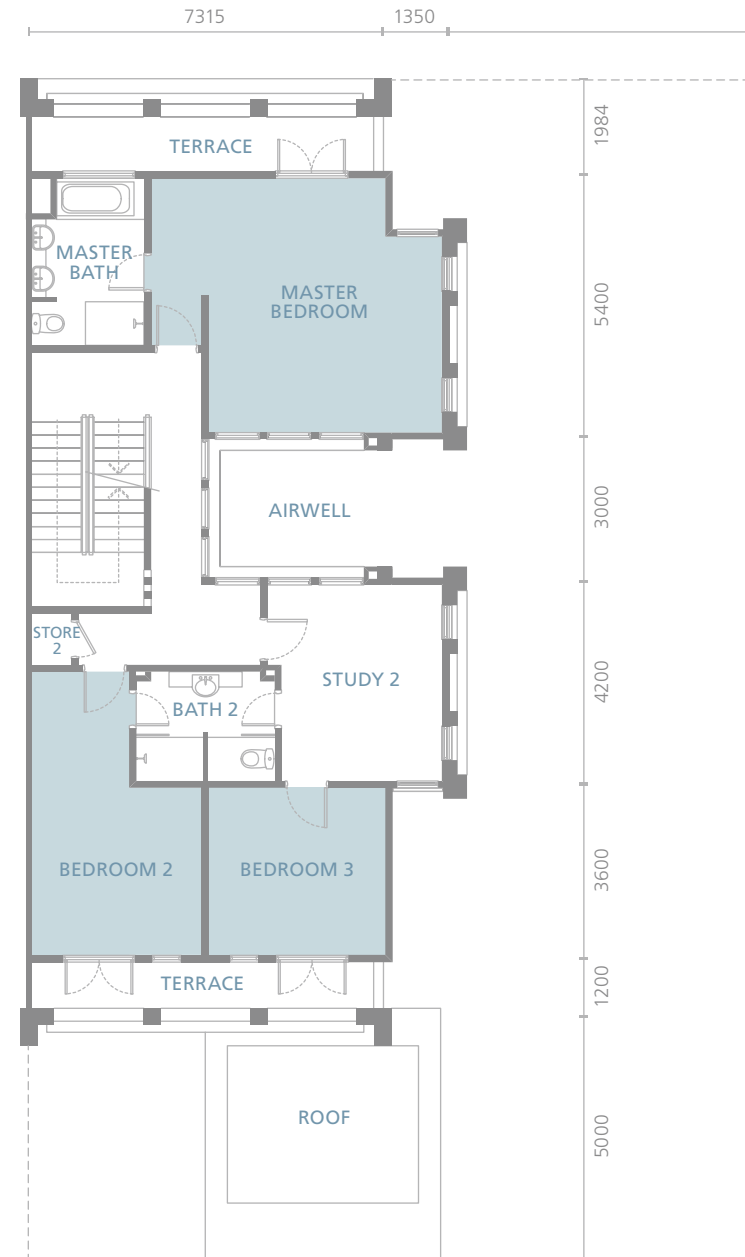

ARIZA

SEAFRONT TERRACES

INTERMEDIATE
UNIT
3,488 sqft / 324.07 sqm

GROUND FLOOR

FIRST FLOOR

SECOND FLOOR

ARIZA

SEAFRONT TERRACES

CORNER UNIT
3,781 sqft / 351.30 sqm

GROUND FLOOR

FIRST FLOOR

SECOND FLOOR