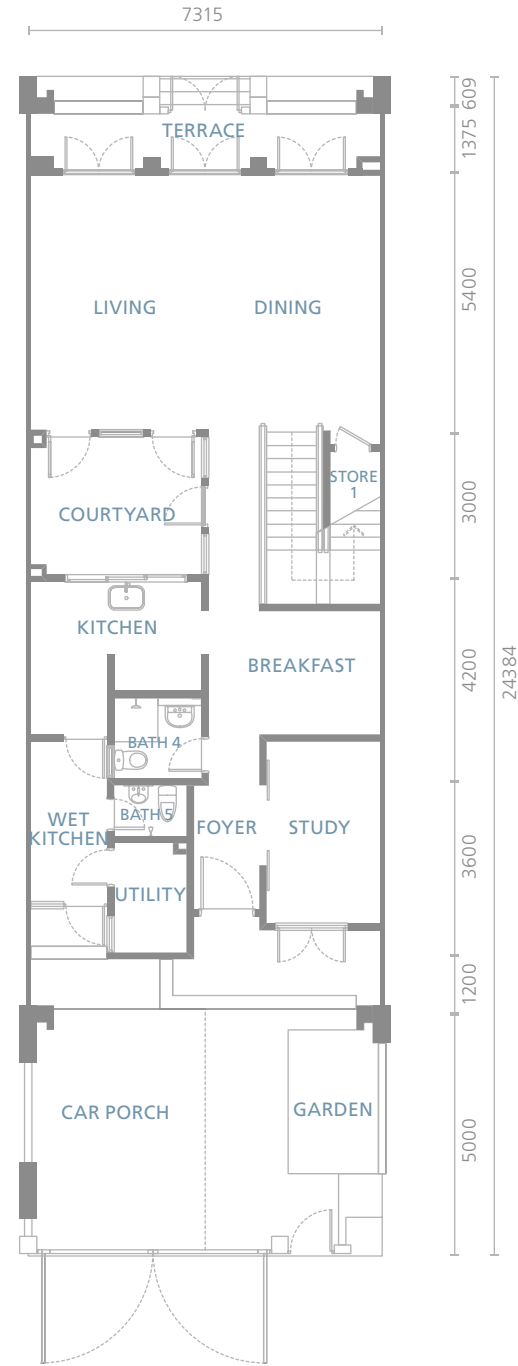

ARIZA

SEAFRONT TERRACES

INTERMEDIATE
UNIT
3,488 sqft / 324.07 sqm

GROUND FLOOR

FIRST FLOOR

SECOND FLOOR

ARIZA

SEAFRONT TERRACES

CORNER UNIT
3,781 sqft / 351.30 sqm

GROUND FLOOR

FIRST FLOOR

SECOND FLOOR