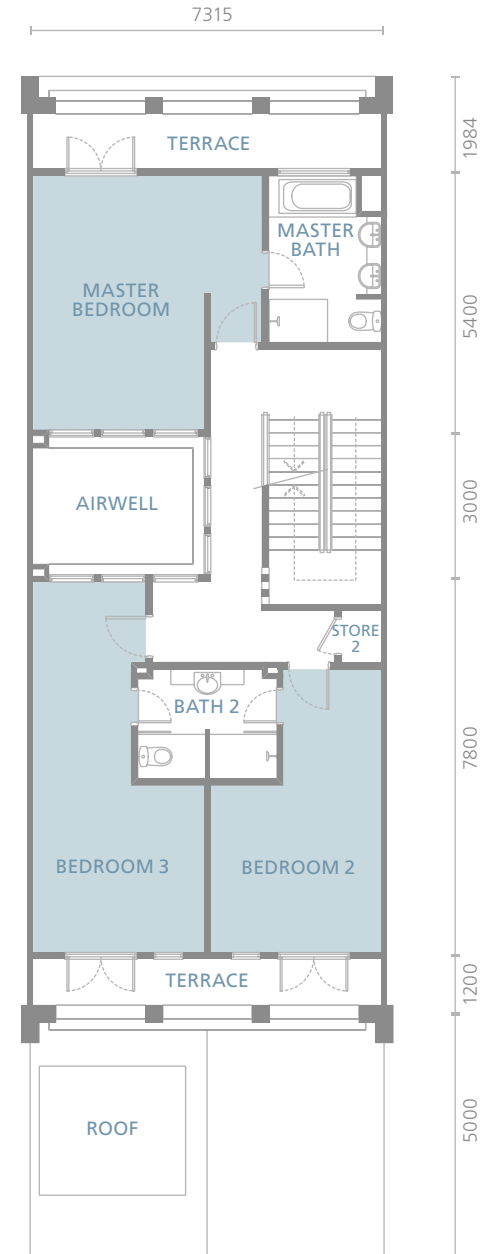

ARIZA

SEAFRONT TERRACES

INTERMEDIATE
UNIT
3,488 sqft / 324.07 sqm

GROUND FLOOR

FIRST FLOOR

SECOND FLOOR

ARIZA

SEAFRONT TERRACES

CORNER UNIT
3,781 sqft / 351.30 sqm

GROUND FLOOR

FIRST FLOOR

SECOND FLOOR