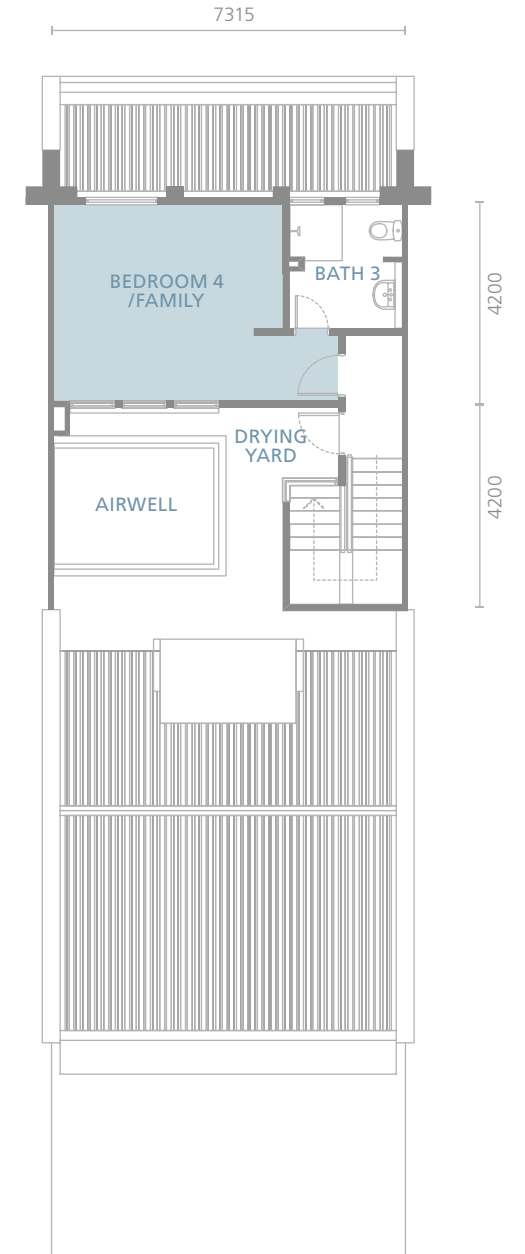

ARIZA

SEAFRONT TERRACES

INTERMEDIATE
UNIT
3,488 sqft / 324.07 sqm

GROUND FLOOR

FIRST FLOOR

SECOND FLOOR

ARIZA

SEAFRONT TERRACES

CORNER UNIT
3,781 sqft / 351.30 sqm

GROUND FLOOR

FIRST FLOOR

SECOND FLOOR