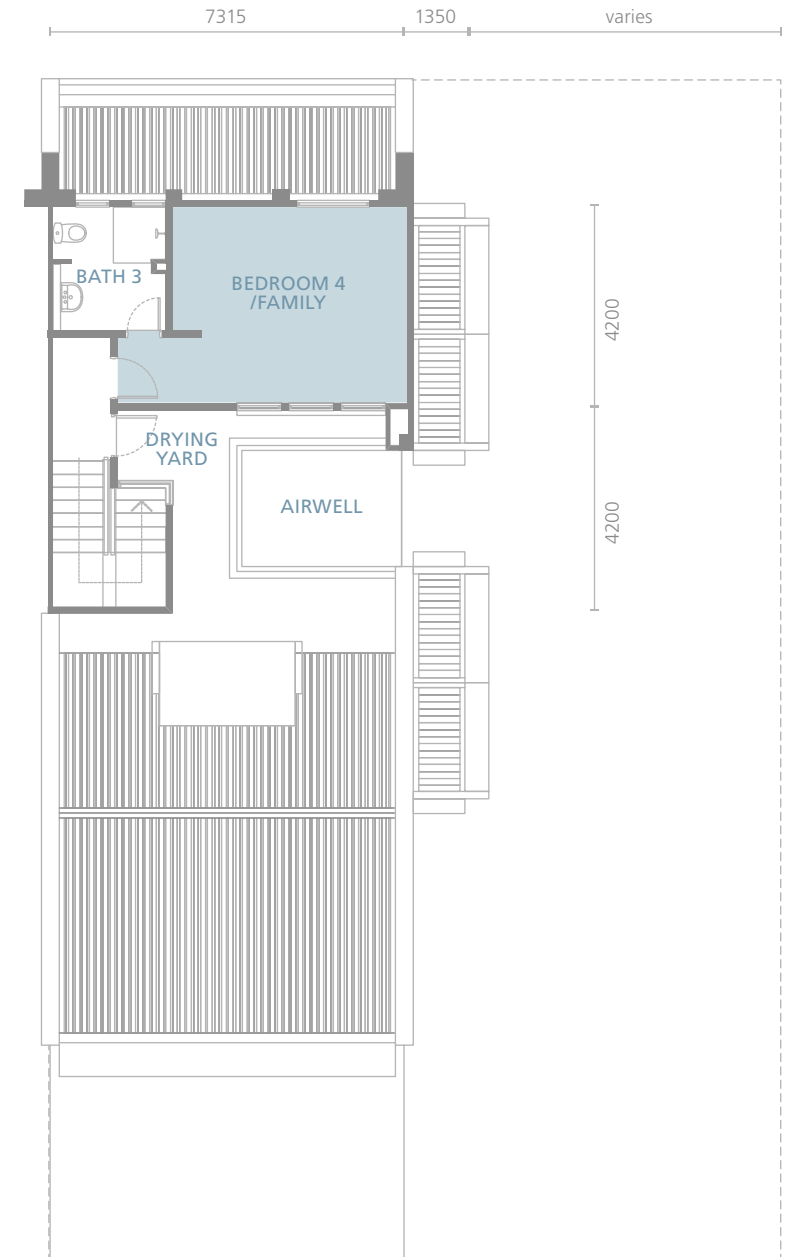

ARIZA

SEAFRONT TERRACES

INTERMEDIATE
UNIT
3,488 sqft / 324.07 sqm

GROUND FLOOR

FIRST FLOOR

SECOND FLOOR

ARIZA

SEAFRONT TERRACES

CORNER UNIT
3,781 sqft / 351.30 sqm

GROUND FLOOR

FIRST FLOOR

SECOND FLOOR